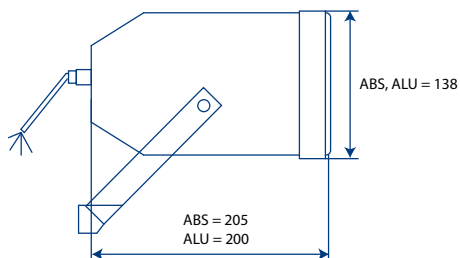

Specifications	DEPR2013T-W	DEPR2013TM-W
Rated power	25 W	25 W
Power available	100 V 20 / 10 / 5 W	100 V 20 / 10 / 5 W
Banwidth	110 - 17000 Hz	110 - 17000 Hz
SPL 1W/1m	95 dB	95 dB
SPL 6W/1m	108 dB	108 dB
Material	ABS	ALU
Environment	Type B - outside	Type B - outside
Dimensions in mm	138 x 205	138 x 200
Weight kg	1.6	2.2
Colour	White	White