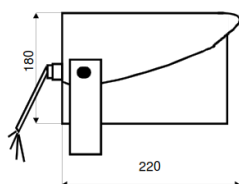

Specifications	DEPR3018T-W
Nominal output	30 W
W available	30 / 15 / 7.5 / 3.75 100 V
Bandwidth	100 - 16000 Hz
SPL 1W/1m	96 dB
SPL 6W/1m	111 dB
Material	ABS
Environment	outside
Dimensions mm	180 x 220
Weight kg	900 g
Colour	RAL 7035 light grey