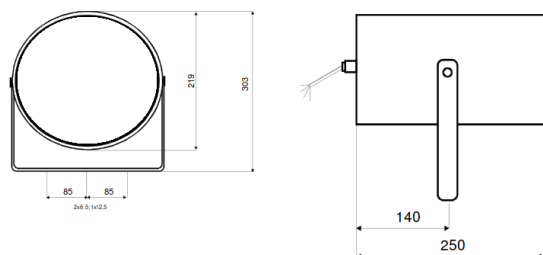

- POWER SAVING THROUGH HIGH SOUND PRESSURE LEVEL
- CUSTOM COLOUR & CHROME PLATED VERSIONS AVAILABLE
- CUSTOM SIZE & PENDULAR VERSIONS OBTAINABLE

Specifications	DEPR3021T-W	DEPR3021TE-W
Nominal output	30 W 2 ways	30 / 60 W
W available	30 / 15 / 7.5 / 3.75 100 V	30 / 15 / 7.5 / 3.75 100 V
Bandwidth	50 - 20000 Hz	60 - 20000 Hz
SPL 1W/1m	98 dB	100 dB
SPL 30 W/1m	113 dB	115 dB
SPL 1 W/1m max	99 dB (4.7 kHz)	102.5 dB (4 kHz)
SPL 30/50 W/1m max	114 dB (4.7 kHz - 30W)	117.5 dB (4 kHz)
Radiation	180° (1.6 kHz)	180° (1 kHz)
Material	Alu	Alu
Environment	Inside	Inside
Dimensions mm	219 x 250	219 x 250
Weight kg	2.9	3.5
Colour	RAL9010	RAL 9010