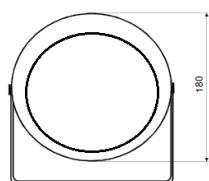

Specifications	DEPR3018T-W
Nominal output	30 W
W available	30 / 15 / 7.5 / 3.75 100 V
Bandwidth	100 - 16000 Hz
SPL 1W/1m	96 dB
SPL 6W/1m	111 dB
Material	ABS
Environment	outside
Dimensions mm	180 x 220
Weight kg	900 g
Colour	RAL 7035 light grey