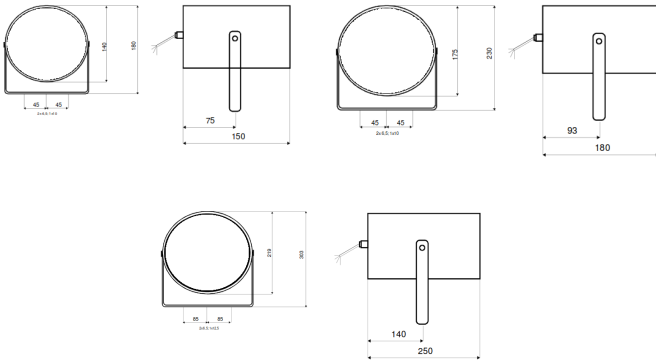

- CUSTOM SIZE & PENDULAR VERSIONS OBTAINABLE
- 2 WAY & ALTEC VERSIONS AVAILABLE

Specifications	DEPR614TI-W	DEPR617TI-W	DEPR621TI-W
Output power	6 W	10 / 15 W	10/15 W
W available	6 / 3 / 1.5 W 100 V or 30 / 20 / 10 W 2 ways in option	6 / 3 / 1.5 W 100 V or 30 / 20 / 10 W 2 ways in option	6 / 3 / 1.5 W 100 V or 30 / 20 / 10 W 2 ways in option ALTEC
Bandwidth	80 - 15000 Hz	70 - 18000 Hz	70 - 19000 Hz
SPL 1W/1m	94 dB	95 dB	98 dB
SPL 6 W/1m	102 dB	103 dB	106 dB
SPL 1 W/1m max	104 dB (3.5 kHz)	106 dB (3.2 kHz)	105 dB (3.8 kHz)
SPL 30/50 W/1m max	112 dB (3.5 kHz)	114 dB (3.2 kHz)	113 dB (3.8 kHz)
Radiation	180° (1.4 kHz)	180° (0.9 kHz) 160° (1 kHz)	180° (1 kHz)
Material	Alu	Alu	Alu
Environment	Inside & outside	Inside & outside	Inside & outside
Dimensions mm	140 x 150	175 x 180	219 x 250
Weight kg	1.3	1.7	1.9
Colour	RAL9010	RAL 9010	RAL 9010

- SIMILAR CUSTOM SIZE & CHROME PLATED VERSIONS AVAILABLE

Specifications	DEPR2614T-W	DEPR21214T-W
Nominal output	1 x 15 W / 120mm broadband	2 x 12 W
W available	100 V 6 / 3 / 1.5 W	2 x 100 V 12 / 6 & 12 / 6 / 3 W
Bandwidth	80 - 15000 Hz	70 - 16000 Hz
SPL 1W/1m	95 dB	95 dB x 2
SPL max W/1m	103 dB	103 dB x 2
Radiation	360°	360°
Material	Aluminium	Aluminium
Environment	inside	inside
Dimensions mm	146 x 100	146 x 186
Cutout mm	175	175
Weight kg	1.9	3.2
Colour	White	White

Specifications	DEPR2013T-W	DEPR2013TM-W
Rated power	25 W	25 W
Power available	100 V 20 / 10 / 5 W	100 V 20 / 10 / 5 W
Banwidth	110 - 17000 Hz	110 - 17000 Hz
SPL 1W/1m	95 dB	95 dB
SPL 6W/1m	108 dB	108 dB
Material	ABS	ALU
Environment	Type B - outside	Type B - outside
Dimensions in mm	138 x 205	138 x 200
Weight kg	1.6	2.2
Colour	White	White