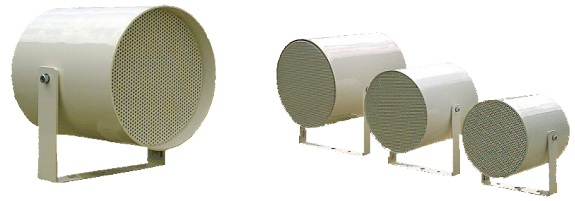

# DEPR614TI-W & DEPR617TI & DEPR621TI-W

6 W 100 V outside soundprojector

1 year warranty

- FIRE RESISTANT/PROTECTED & WEATHER PROOFED
- AGELESS FORM STABLE
- EXCLUSIVE USE OF STAINLESS STEEL/ALUMINIUM COMPONENTS
- ADDITIONAL RAIN PROTECTION THROUGH CUSTOM RAIN ROOF
- 50 Hz STABLE 100V TRANSFORMER
- OUTSTANDING LOUDSPEAKER QUALITY
- POWER SAVING THROUGH HIGH SOUND PRESSURE LEVEL
- SPECIAL COLOUR & CHROME PLATED VERSIONS AVAILABLE

- CUSTOM SIZE & PENDULAR VERSIONS OBTAINABLE
- 2 WAY & ALTEC VERSIONS AVAILABLE

Specifications	DEPR614TI-W	DEPR617TI-W	DEPR621TI-W
Output power	6 W	10 / 15 W	10/15 W
W available	6 / 3 / 1.5 W 100 V or 30 / 20 / 10 W 2 ways in option	6 / 3 / 1.5 W 100 V or 30 / 20 / 10 W 2 ways in option	6 / 3 / 1.5 W 100 V or 30 / 20 / 10 W 2 ways in option ALTEC
Bandwidth	80 - 15000 Hz	70 - 18000 Hz	70 - 19000 Hz
SPL 1W/1m	94 dB	95 dB	98 dB
SPL 6 W/1m	102 dB	103 dB	106 dB
SPL 1 W/1m max	104 dB (3.5 kHz)	106 dB (3.2 kHz)	105 dB (3.8 kHz)
SPL 30/50 W/1m max	112 dB (3.5 kHz)	114 dB (3.2 kHz)	113 dB (3.8 kHz)
Radiation	180° (1.4 kHz)	180° (0.9 kHz) 160° (1 kHz)	180° (1 kHz)
Material	Alu	Alu	Alu
Environment	Inside & outside	Inside & outside	Inside & outside
Dimensions mm	140 x 150	175 x 180	219 x 250
Weight kg	1.3	1.7	1.9
Colour	RAL9010	RAL 9010	RAL 9010

## DEPR2614T-W & DEPR21214T-W

6 W & 12 W 100 V IP55 bi directionnal sound projector

1 year warranty

- FIRE RESISTANT/PROTECTED
- AGELESS FORM STABLE ALUMINIUM CABINET
- 50 Hz STABLE 100V TRANSFORMER
- SPEECH & MUSIC OPTIMIZED LOUDSPEAKER QUALITY
- HUMIDITY PROTECTED
- PROTECTION DEGREE IP55