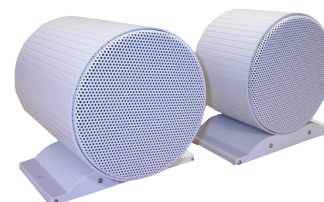

# DEPR614TI-W & DEPR617TI & DEPR621TI-W

6 W 100 V outside soundprojector

1 year warranty

- FIRE RESISTANT/PROTECTED & WEATHER PROOFED
- AGELESS FORM STABLE
- EXCLUSIVE USE OF STAINLESS STEEL/ALUMINIUM COMPONENTS
- ADDITIONAL RAIN PROTECTION THROUGH CUSTOM RAIN ROOF
- 50 Hz STABLE 100V TRANSFORMER
- OUTSTANDING LOUDSPEAKER QUALITY
- POWER SAVING THROUGH HIGH SOUND PRESSURE LEVEL
- SPECIAL COLOUR & CHROME PLATED VERSIONS AVAILABLE

## DEPR2614T-W & DEPR21214T-W

6 W & 12 W 100 V IP55 bi directionnal sound projector

1 year warranty

- FIRE RESISTANT/PROTECTED
- AGELESS FORM STABLE ALUMINIUM CABINET
- 50 Hz STABLE 100V TRANSFORMER
- SPEECH & MUSIC OPTIMIZED LOUDSPEAKER QUALITY
- HUMIDITY PROTECTED
- PROTECTION DEGREE IP55

- SIMILAR CUSTOM SIZE & CHROME PLATED VERSIONS AVAILABLE

Specifications	DEPR2614T-W	DEPR21214T-W
Nominal output	1 x 15 W / 120mm broadband	2 x 12 W
W available	100 V 6 / 3 / 1.5 W	2 x 100 V 12 / 6 & 12 / 6 / 3 W
Bandwidth	80 - 15000 Hz	70 - 16000 Hz
SPL 1W/1m	95 dB	95 dB x 2
SPL max W/1m	103 dB	103 dB x 2
Radiation	360°	360°
Material	Aluminium	Aluminium
Environment	inside	inside
Dimensions mm	146 x 100	146 x 186
Cutout mm	175	175
Weight kg	1.9	3.2
Colour	White	White