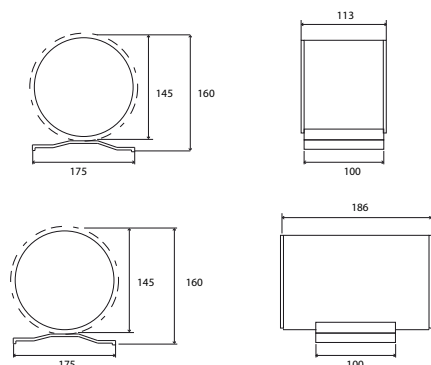

- SIMILAR CUSTOM SIZE & CHROME PLATED VERSIONS AVAILABLE

Specifications	DEPR2614T-W	DEPR21214T-W
Nominal output	1 x 15 W / 120mm broadband	2 x 12 W
W available	100 V 6 / 3 / 1.5 W	2 x 100 V 12 / 6 & 12 / 6 / 3 W
Bandwidth	80 - 15000 Hz	70 - 16000 Hz
SPL 1W/1m	95 dB	95 dB x 2
SPL max W/1m	103 dB	103 dB x 2
Radiation	360°	360°
Material	Aluminium	Aluminium
Environment	inside	inside
Dimensions mm	146 x 100	146 x 186
Cutout mm	175	175
Weight kg	1.9	3.2
Colour	White	White